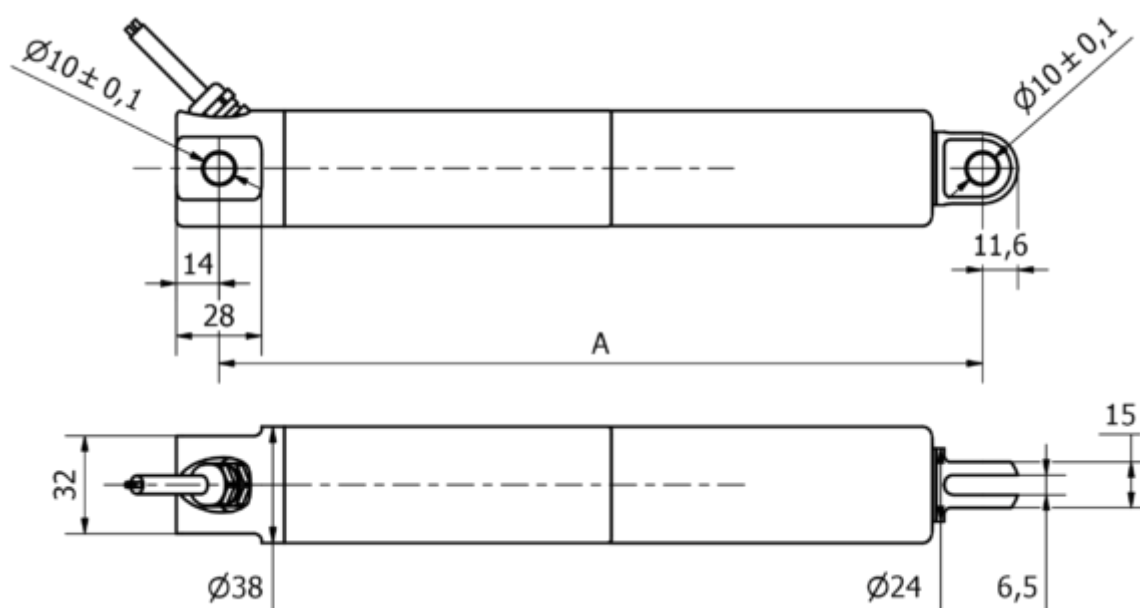

Data Sheet

Article number: 8S38205008003KCNLSK0

Description: KLEEl ine38, 50mm, 800N, 8 mm/s, Stainless steel, IP69K
24 VDC, 3 m. Cable, Limit Switch Hall, Clevis

Measures

A	= 220 + slaglængde/stroke
Cable length	= 3 m
Load speed mm/s	= 8 mm/s
Option	= Hall sensor
Stroke (mm)	= 50
Voltage	= 24 V